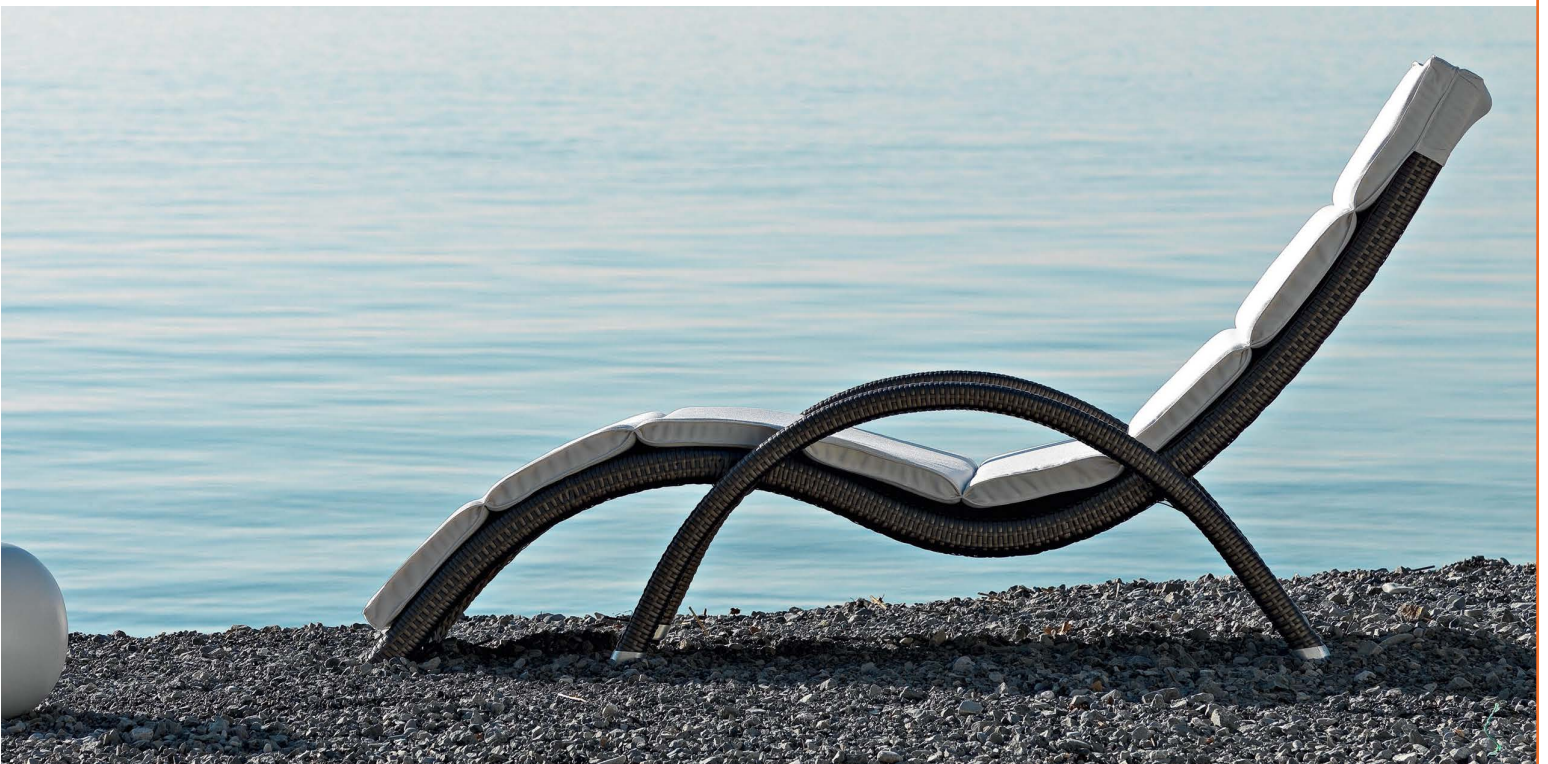

## Outdoor **Garden & Pool Umbrellas**

Manufactured from the highest-grade materials, Ellements' poolside and garden umbrellas are built for high durability in hot and high wind conditions. Our umbrellas come with high tensile aluminum structural frames combined with stainless steel tensioners and HDPE components making them sturdy and easy to set-up. Adorned in tear and fade-resistant fabric to tackle gusty wind these umbrellas add grandeur to gardens & all outdoor spaces.